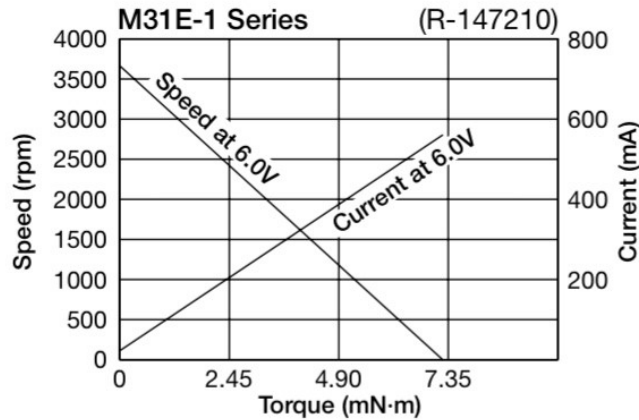

DC Mini-Motors M31E-1 Series

DC Mini-Motors, Brushless Motors

Applications

1. CD/MD Player
2. DVD Player
3. VCR Recorder
4. Power assistance

SPECIFICATIONS

Items	SPEC-NO	R-147210
Rated Voltage (V)		6
Voltage Range (V)		1.5~9
Rated Load (mN·m)		1.37
Rated Speed (rpm)		3000
Rated Current (mA)		150 max.
Starting Torque (mN·m)		5.88 min.
Rotation		CW/CCW

CHARACTERISTICS

DIMENSIONS

Unit : mm