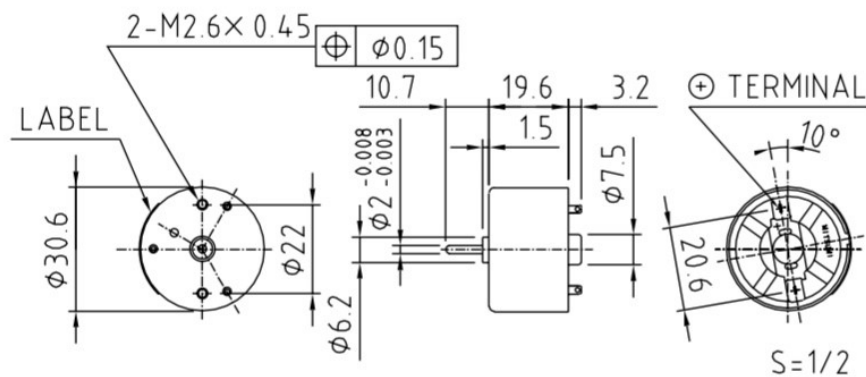

DC Mini-Motors M31E-1 Series

DC Mini-Motors, Brushless Motors

Applications

1. CD/MD Player
2. DVD Player
3. VCR Recorder
4. Power assistance

SPECIFICATIONS

Items	SPEC-NO	R-147210
Rated Voltage (V)		6
Voltage Range (V)		1.5~9
Rated Load (mN·m)		1.37
Rated Speed (rpm)		3000
Rated Current (mA)		150 max.
Starting Torque (mN·m)		5.88 min.
Rotation		CW/CCW

CHARACTERISTICS

DIMENSIONS

Unit : mm